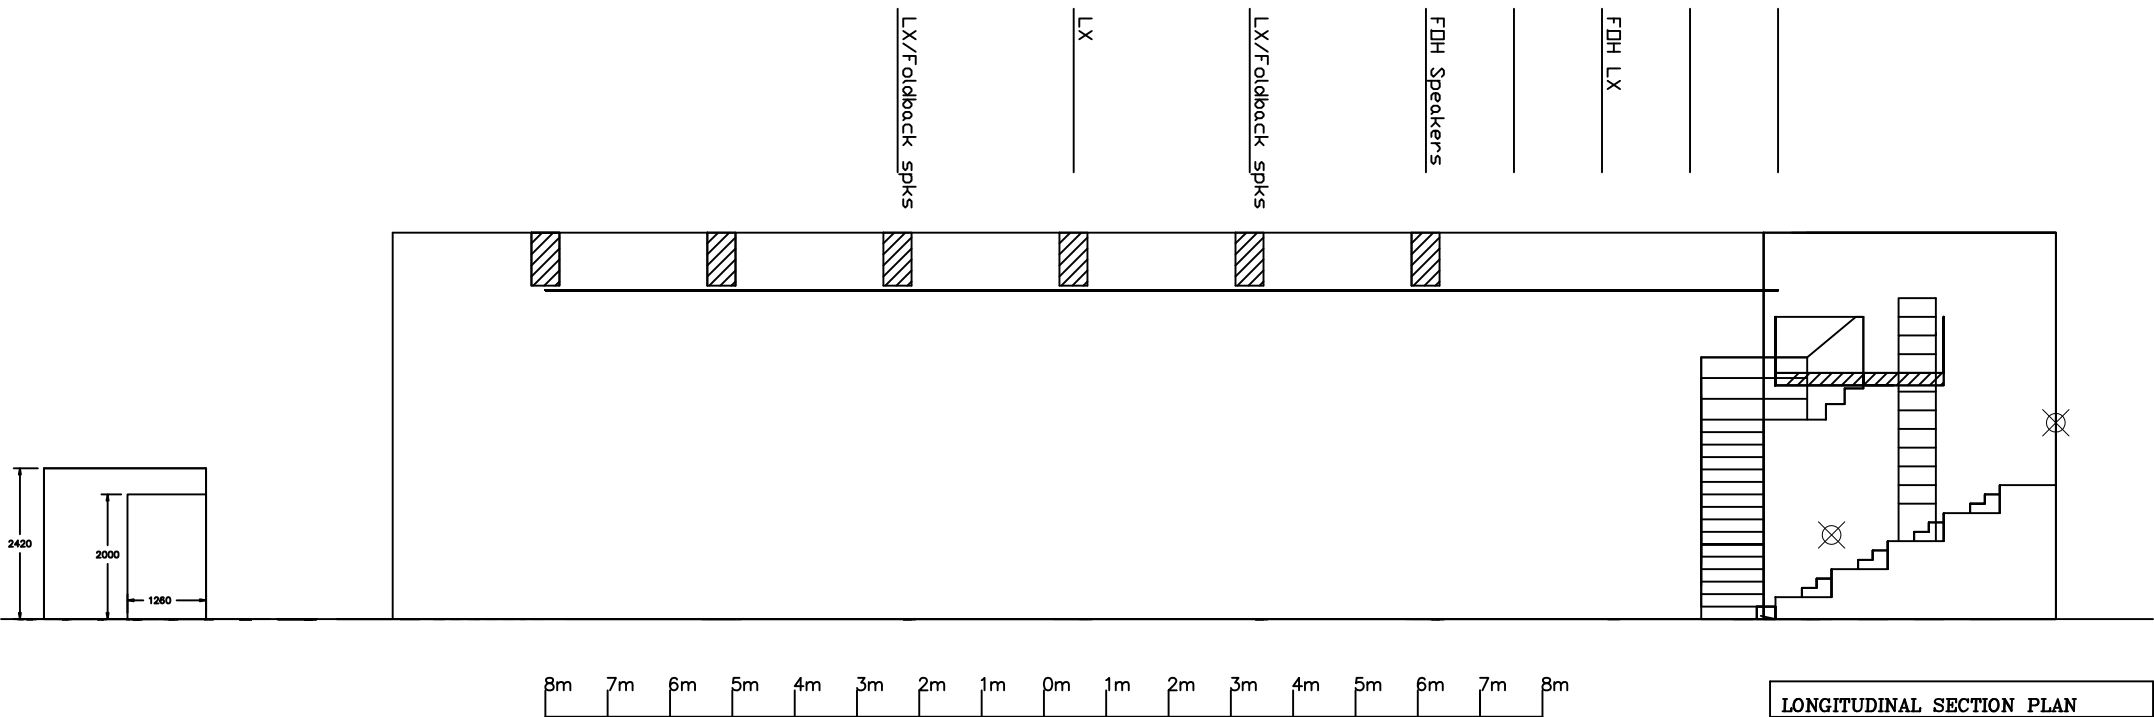

FDH LX

FDH Speakers

LX/Foldback spks

LX

LX/Foldback spks

DIMMERS

8m 7m 6m 5m 4m 3m 2m 1m 0m 1m 2m 3m 4m 5m 6m 7m 8m

GROUND PLAN	
PRODUCTION:	
VENUE: Dance Studio 1	
Setup Date:	Performance Date:
Performance Date:	
Scale:	Drawn By:
Drawing No.:	

LONGITUDINAL SECTION PLAN	
PRODUCTION:	
VENUE: Dance Studio 1	
Setup Date:	Performance Date:
Performance Date:	
Scale:	Drawn By:
Drawing No.:	