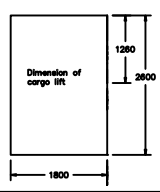

FDH LX

FDH Speakers

LX/Foldback spks

LX

LX/Foldback spks

DIMMERS

8m 7m 6m 5m 4m 3m 2m 1m 0m 1m 2m 3m 4m 5m 6m 7m 8m

GROUND PLAN	
PRODUCTION:	
VENUE: Dance Studio 1	
Setup Date:	Performance Date:
Performance Date:	
Scale:	Drawn By:
Drawing No.:	

LONGITUDINAL SECTION PLAN	
PRODUCTION:	
VENUE: Dance Studio 1	
Setup Date:	Performance Date:
Performance Date:	
Scale:	Drawn By:
Drawing No.:	